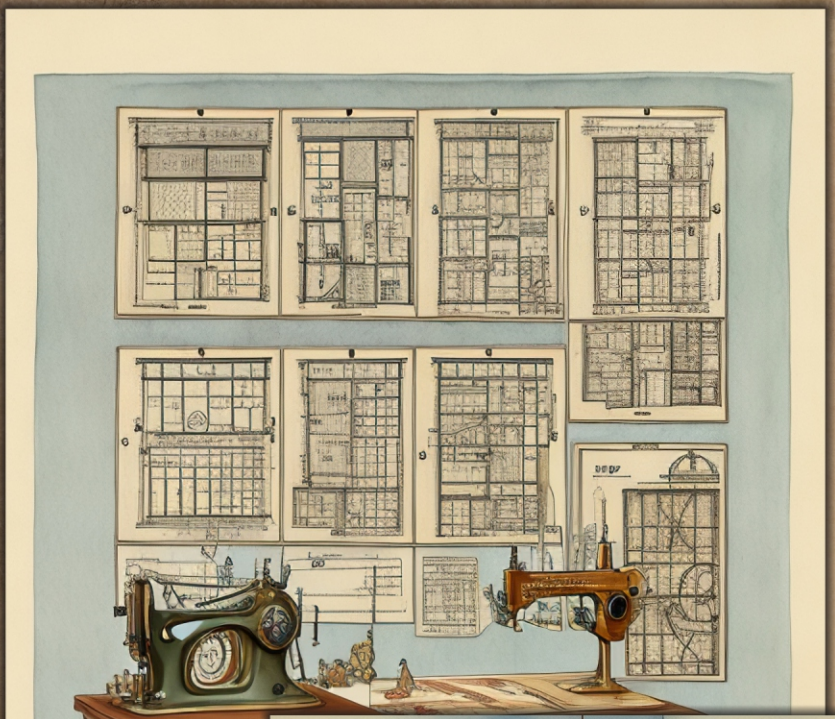

**B. A. ATKINSON & CO.'S
PRIVATE STEEL CAR**

Is the only car cylindrical in shape, and the only Steel Passenger Coach in the world. It is absolutely indestructible by fire or in collision, being built of solid steel plates, so constructed as to resist any possible shock, which may happen in travelling.

It is also the handsomest private car ever built, the interior arrangement being entirely original. The magnificent upholstery and furnishing was designed and executed by the well-known firm of

B. A. ATKINSON & CO.,
827 Washington St.,
BOSTON, MASS.

DIMENSIONS — LENGTH, 40 FEET.   WIDTH, 10 FEET.
HEIGHT, 12 FEET 10 INCHES.   SEATING, 20.

A CENTRE TABLE & WRITING DESK COMBINED.

WOULD BE A LOVELY HOLIDAY PRESENT.

**THE COMBINATION
Table and Desk Co.**

Manufacturers of the most useful, novel and economical piece of Furniture in the market.

**15 East 14th Street,
Near 5th Avenue, NEW YORK.**